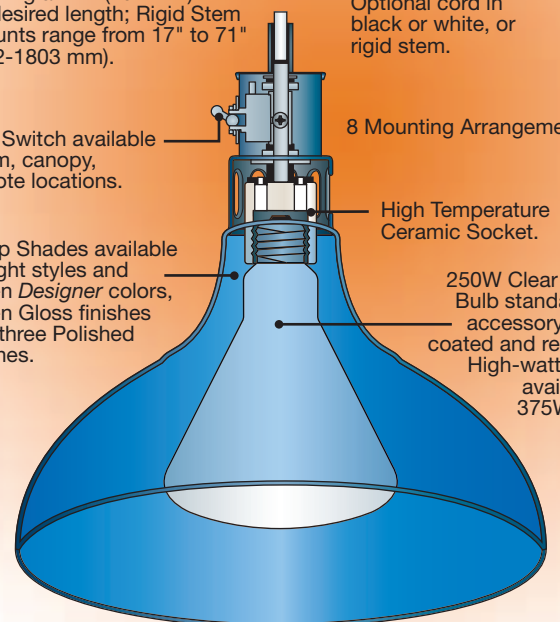

Various cord lengths available, starting at 17" (432 mm) to desired length; Rigid Stem Mounts range from 17" to 71" (432-1803 mm).

Optional cord in black or white, or rigid stem.

Toggle Switch available on stem, canopy, or remote locations.

8 Mounting Arrangements.

Lamp Shades available in eight styles and seven Designer colors, seven Gloss finishes and three Polished finishes.

High Temperature Ceramic Socket.

250W Clear Infrared Bulb standard, and accessory Teflon® coated and red bulbs. High-watt models available for 375W bulbs.